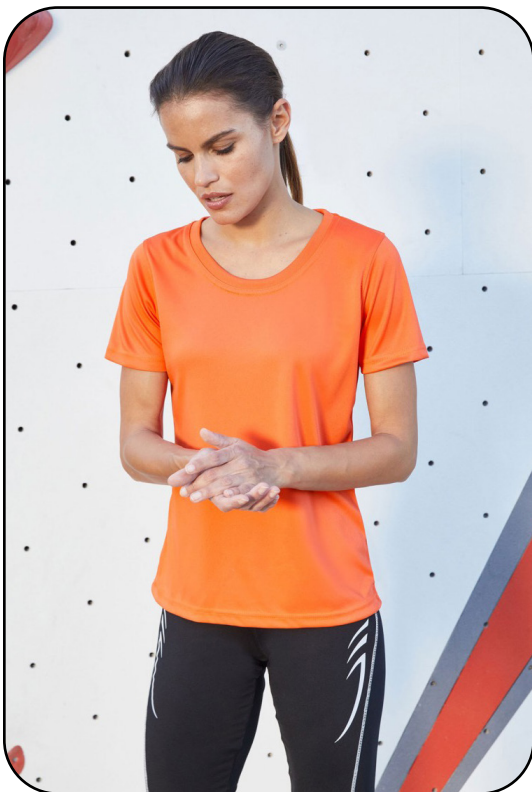

James & Nicholson JN357

Adult - Women

Fit
Relaxed Fit

Fabric
150 g/m²

100% Micropolyester

[cm]	↔	↑↓	↻
XS	44	61	17
S	47	62	18
M	50	63	19
L	52	64	20
XL	54	65	21
2XL	58	67	22
3XL	60	69	22

131,00 **158,51** **JN357**

bez DPH

s DPH

Kč